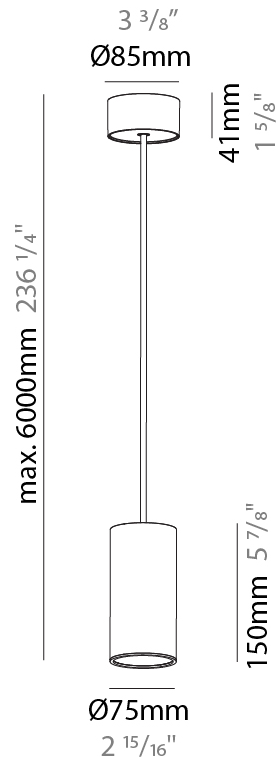

GENERAL

Series: Hangover
Subseries: Hangover Monopoint Surface Canopy
Brand: Prolicht
Division: Architectural
Mounting Type: Suspension
Mounting Location: Ceiling
Subcategory: Pendant

PHYSICAL

Shape: Cylinder
Diameter (mm): 75
Diameter (in): 2 15/16
Height (mm): 150
Height (in): 5 7/8
Max. Overall Height (mm): 2150
Max. Overall Height (in): 84 5/8
Light Distribution: Direct
Diffuser: Shine Ring 0-6
Fixture Finish: SSR / BKV / CWI / CRY / HAB / LAG / UFT / ITA / RUA / RUR / MIC / FTG / MYG / TWT / LOD / PUS / FRO / FUP / KIA / POP / BLS / SPG / MEY / GOH / GUM / CHC / COM / ABZ / JAG / OBR / MOS / ROR
Fixture Material: Aluminum
Cable Details: 2000mm / 6000mm Cable in White / Black / Orange / Red

ELECTRICAL

Lamp Type: LED (Zhaga Standard)
Input Wattage (W): 10.95
Total Output Wattage (W): 9.18
Dimming: Non-Dimmable
Driver Included: Yes
Driver Location: Integrated
Driver Type: Constant Current
Driver Class: Class 2
Input Voltage (V): 120
Constant Current (mA): 500
Upon Request: Remote: 0-10Vdc dimming / Phase dimming 120Vac / Non-dimming 120/277Vac

LED

Number of LEDs: 1
Color Temperature (°K): 2700 / 3000 / 4000
Max. Delivered Lumen (lm): 923
CRI: >90 CRI
Efficiency (%): 86
Lamp Life (hrs): 50000

OPTICAL

Reflector°: 18 / 36 / 52

RATINGS AND CERTIFICATIONS

Certified By: Certified for North American Standards
IP rating: IP20