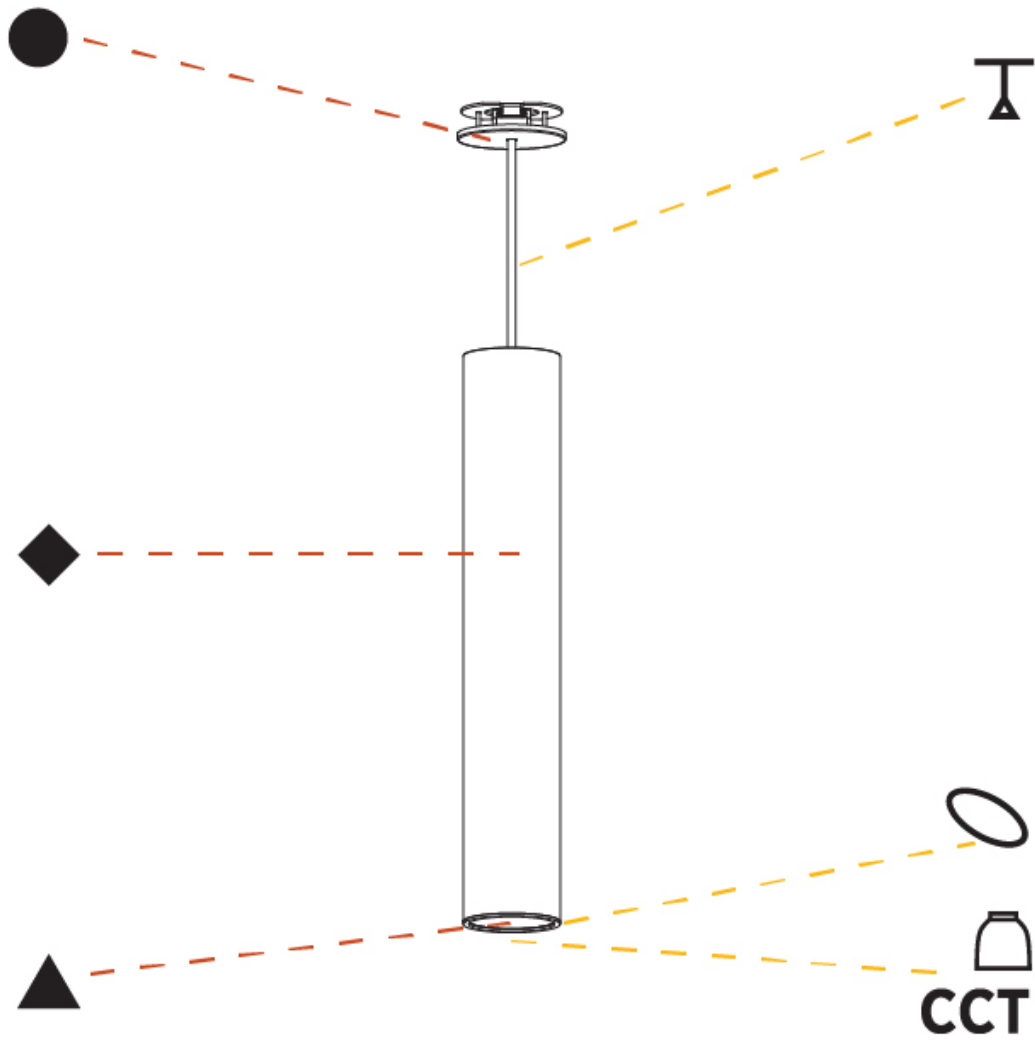

HANGOVER MONOPOINT RECESSED CANOPY SUSPENSION

A300162-

PROJECT
TYPE
SPECIFIER
QUANTITY
DATE

A