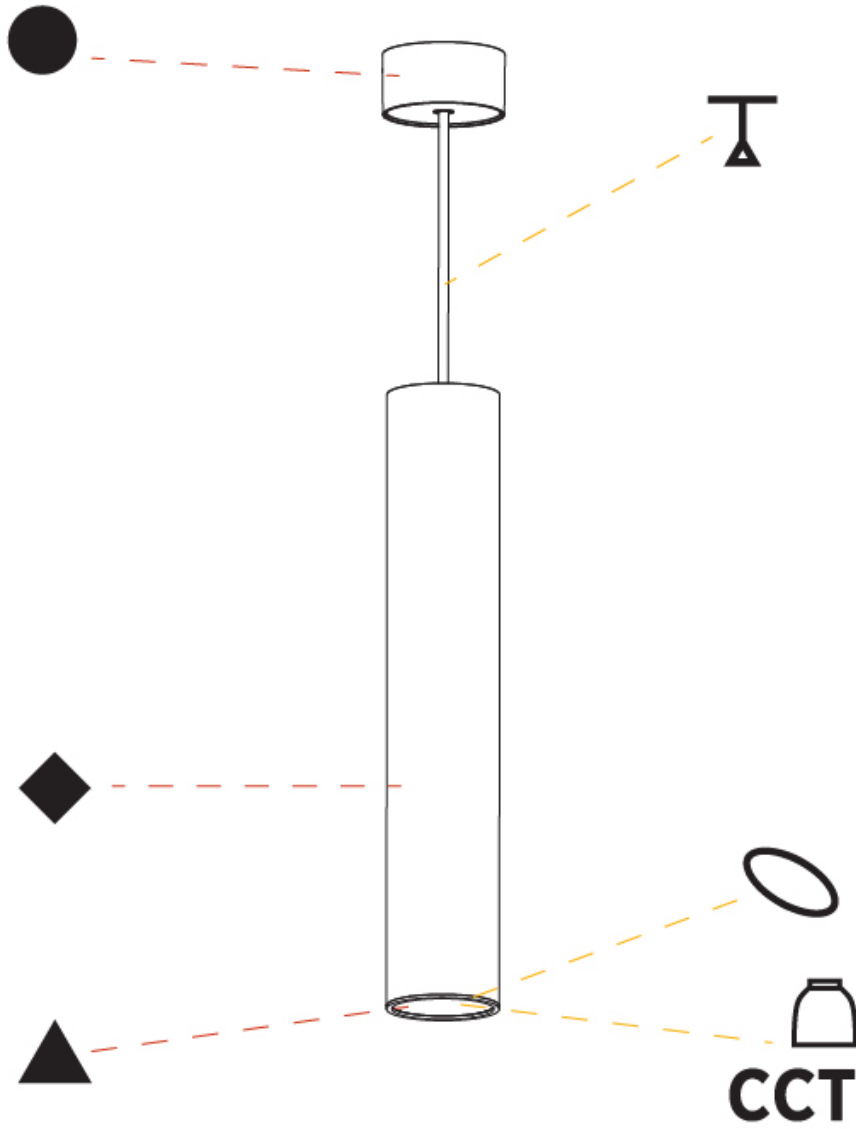

HANGOVER MONOPOINT SURFACE CANOPY SUSPENSION

A300170-

PROJECT	_____
TYPE	_____
SPECIFIER	_____
QUANTITY	_____
DATE	_____