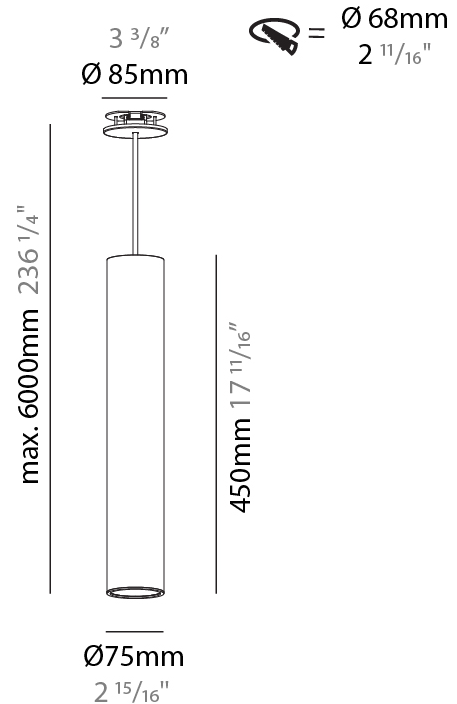

RATINGS AND CERTIFICATIONS

Certified By: Certified for North American Standards
IP rating: IP20