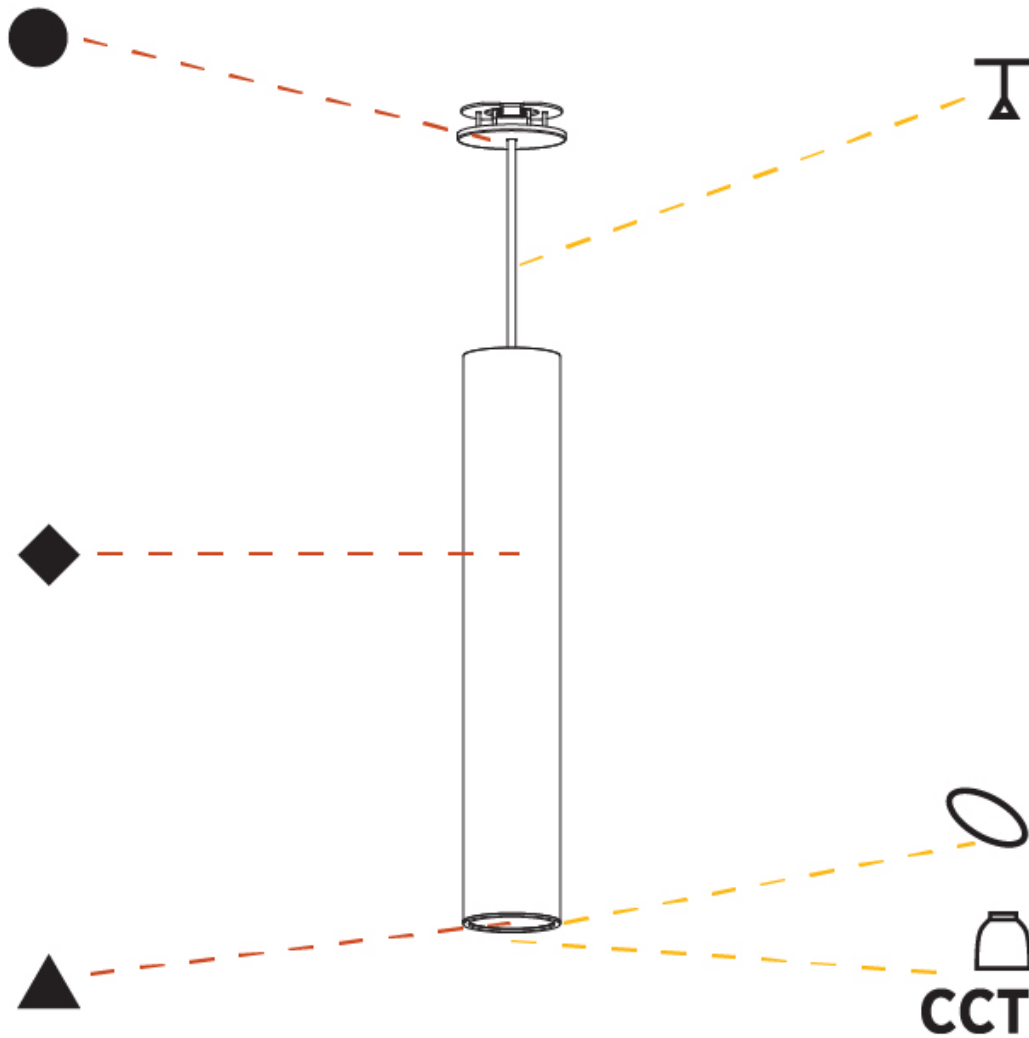

HANGOVER MONOPOINT RECESSED CANOPY SUSPENSION

A300162-

PROJECT
TYPE
SPECIFIER
QUANTITY
DATE